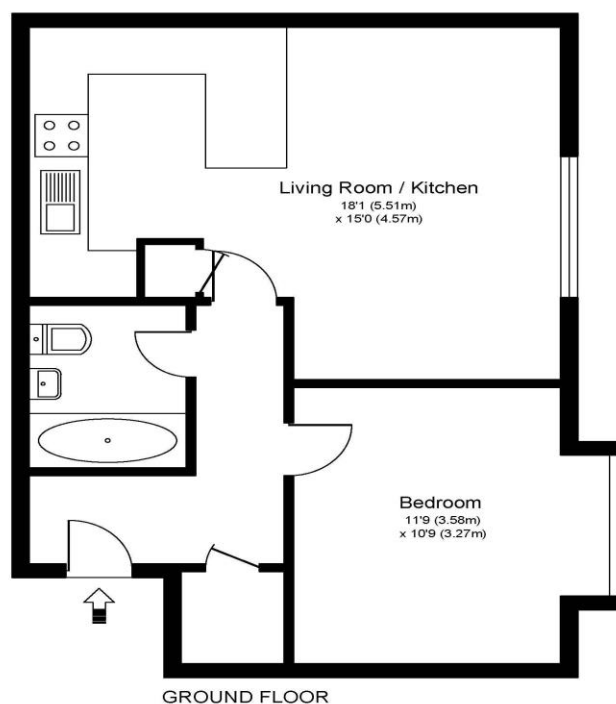

WYVERN PLACE, ADDLESTONE, SURREY, KT15

Approximate Gross Internal Floor Area: 43 m sq / 465 sq ft

A ground floor one bedroom flat with allocated parking. Internally this is a great home that is clean, fresh and ready to go. It has recently been redecorated and new flooring has been laid. The bedroom is a double room with a nice bay window area. There is a good storage cupboard in the hallway and a bathroom which is clean and fresh. The kitchen is open plan to the living room and feels like a really good size for a home of this nature. Well located within central Addlestone, not far from shops and the local park. Available Now, Unfurnished.

EPC D.